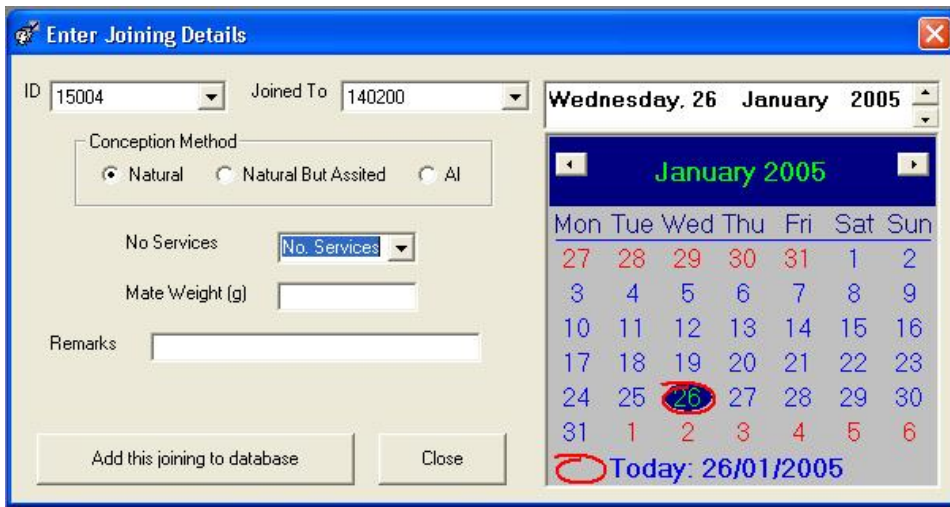

Help

- Online help
- Printed Manual
- Telephone assistance

Daily Tasks Reports

- Search for any date range
- Individual tasks
- Combined report
- Data entry fields